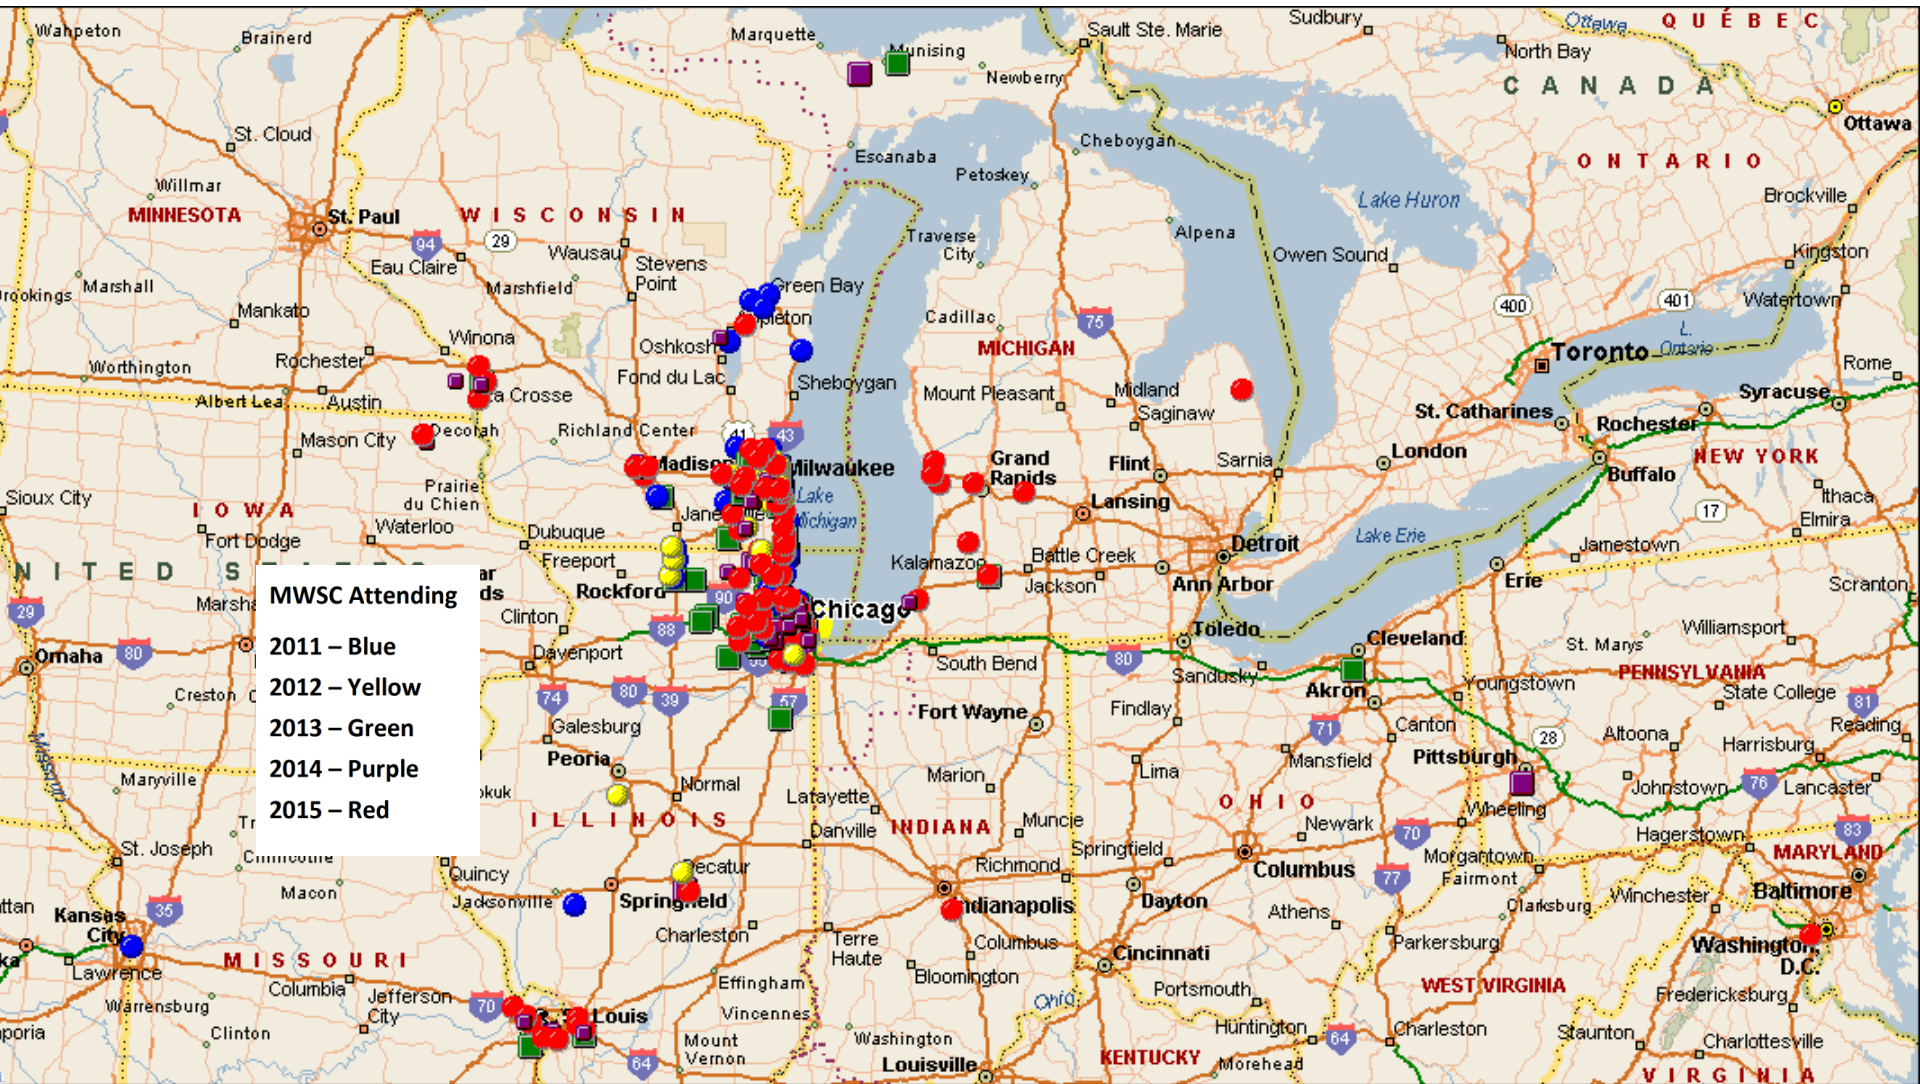

Midwest Women's Sailing Conference 2011- 2015

Midwest Women's Sailing Conference 2011- 2015

MWSC Attending

- 2011 – Blue
- 2012 – Yellow
- 2013 – Green
- 2014 – Purple
- 2015 – Red

Other Cities :

Charlotte, NC	Manitowoc, WI	St. Louis, MO
Cleveland, Oh	Munsing, MI	Washington DC
Green Bay WI	Oshkosh, WI	
Gulf Breeze, FL	Pittsburgh, PA	
Kansas City, MO	Seattle, WA	