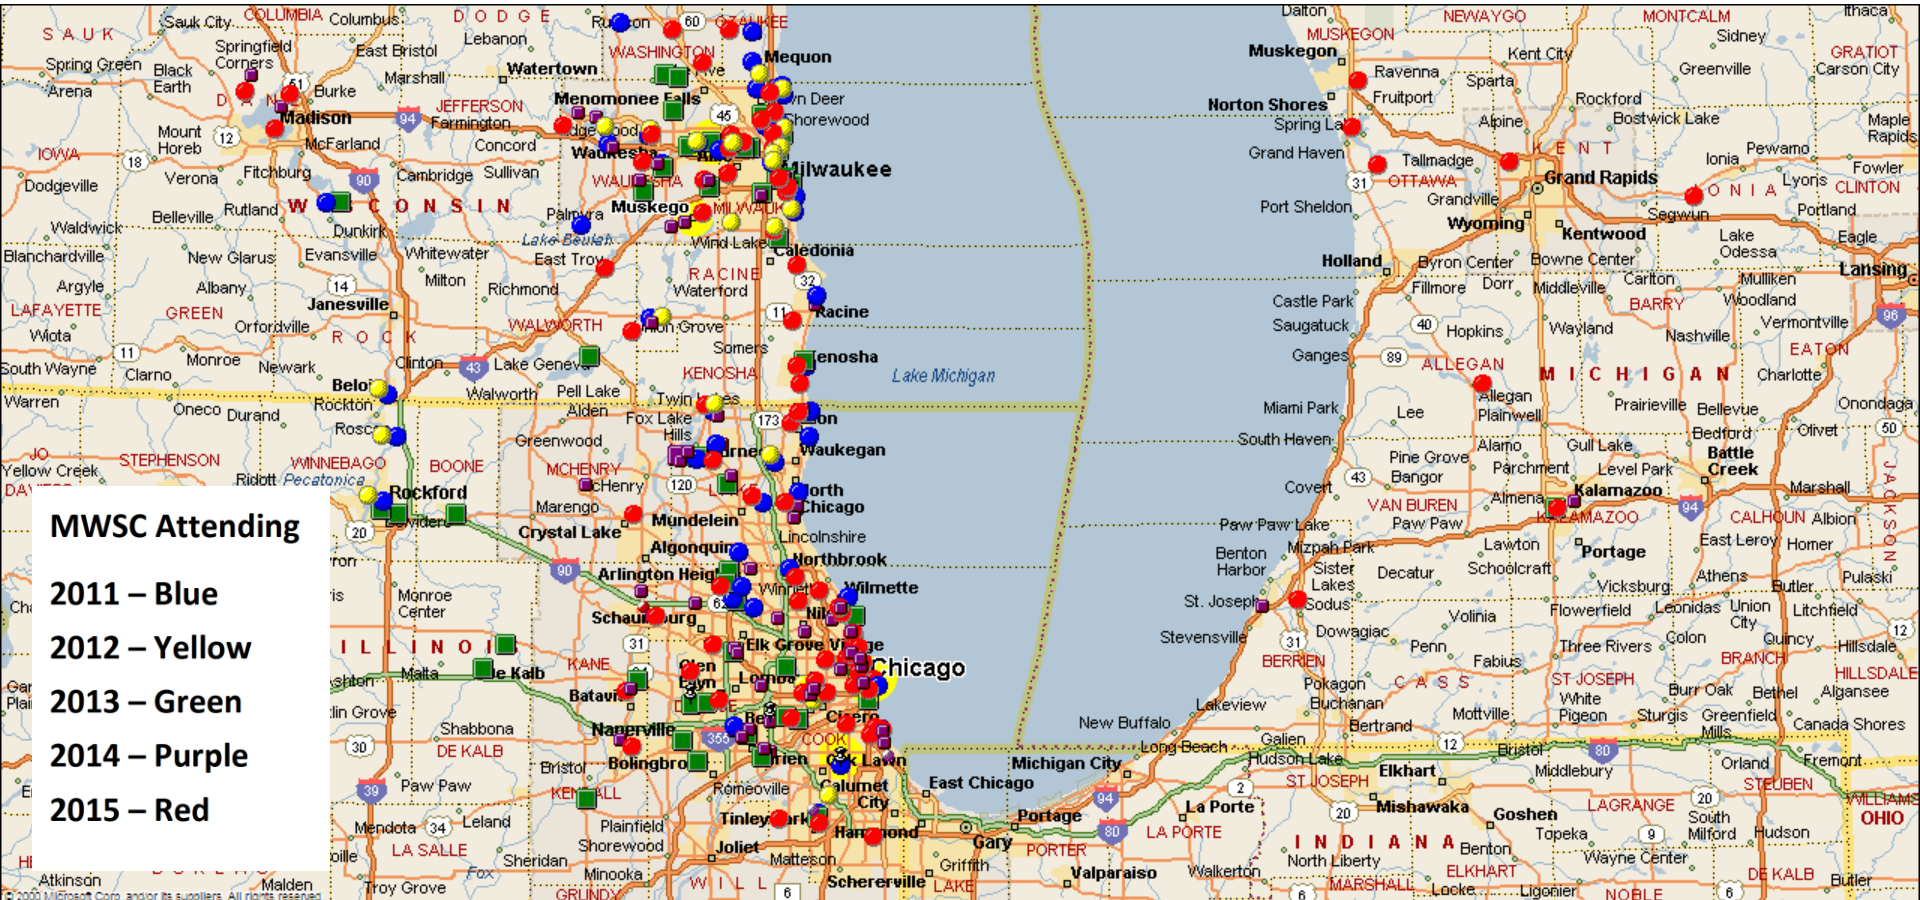

Midwest Women's Sailing Conference 2011- 2015

Midwest Women's Sailing Conference 2011- 2015

MWSC Attending

- 2011 – Blue
- 2012 – Yellow
- 2013 – Green
- 2014 – Purple
- 2015 – Red

Other Cities :

Charlotte, NC	Manitowoc, WI	St. Louis, MO
Cleveland, Oh	Munsing, MI	Washington DC
Green Bay WI	Oshkosh, WI	
Gulf Breeze, FL	Pittsburgh, PA	
Kansas City, MO	Seattle, WA	